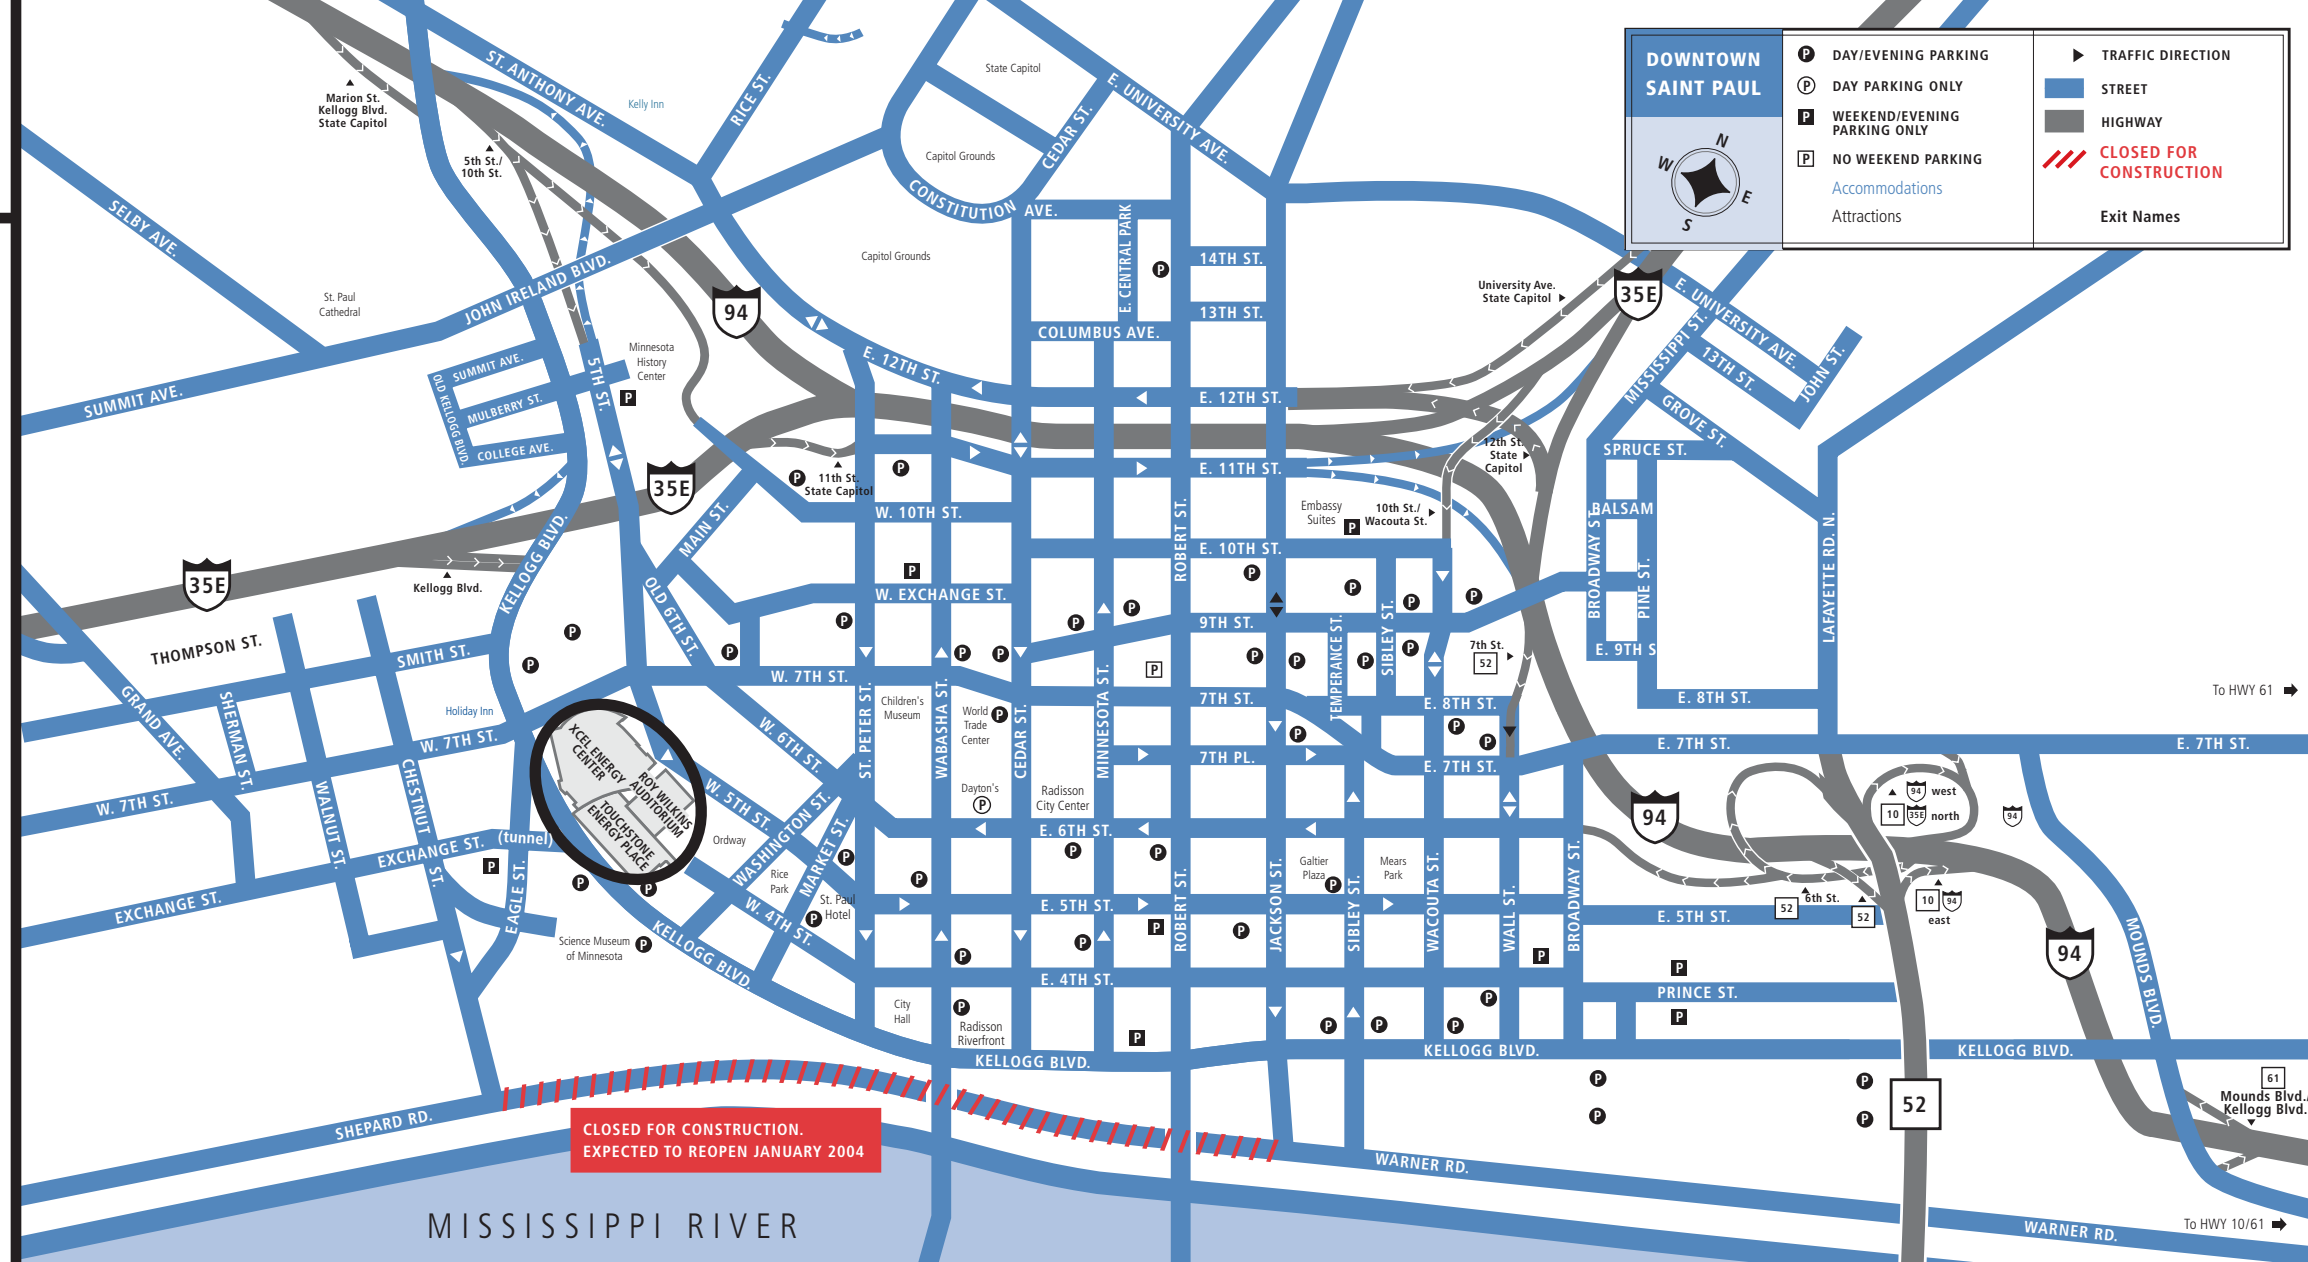

FROM THE SOUTHEAST

Take Hwy 10/61 north to Interstate 94. Take 94 west to the Kellogg Blvd/Mounds Blvd exit. Left on Kellogg Blvd. Follow Kellogg Blvd. about one mile. Just past Washington St. take a right into the Kellogg ramp. OR take a left into the RiverCentre ramp.

FROM THE EAST

Option A: Take 94 west to the Kellogg Blvd/Mounds Blvd exit. Left on Kellogg Blvd. Follow Kellogg Blvd. about one mile. Just past Washington St. take a right into the Kellogg ramp. OR take a left into the RiverCentre ramp.

Option B: Take 94 west to Hwy 52/6th St. exit. Follow 6th St. to Washington, turn left. Right on Kellogg Blvd. and an immediate right into the Kellogg ramp. OR take a left into the RiverCentre ramp.

FROM THE NORTH

Option A: Take 35E south to Wacouta/10th St. exit. Follow Wacouta St. to Kellogg Blvd. Turn right. Just past Washington St. take a right into the Kellogg ramp. OR take a left into the RiverCentre ramp.

Option B: 35E south to University Ave. exit. Left on Jackson St., right on Kellogg Blvd. Just past Washington St. take a right into the Kellogg ramp. OR take a left into the RiverCentre ramp.

FROM THE AIRPORT

Take the airport access road and follow signs for Hwy 5 to St. Paul. Take the Shepard Rd. exit and turn left (east) at the top of the exit ramp. Follow Shepard Rd. 5 miles to Chestnut St./Eagle Pkwy. Turn left, cross the RR tracks, right at the stoplight and veer left into the RiverCentre ramp.

PARKSMART!

RiverCentre is located in downtown Saint Paul at Kellogg Blvd. and 7th St. and is serviced by two ramps directly connected to the complex. The directions on the left will lead you directly to these ramps. Keep in mind that the RiverCentre and Kellogg ramps fill up early for events and on weekdays. There are more than 50 parking ramps/lots within a brief walk of RiverCentre. Many parking ramps are connected to the downtown skyway system and linked to RiverCentre thru the new enclosed pedestrian walkway.

TIPS TO PARKSMART!

- Choose your parking near where you plan to exit the city to avoid driving through downtown.
- Hop on the bus. Call Metro Transit at 612/373-3333 (TTY 612/341-0104) or visit www.metrotransit.org.
- Get the latest traffic reports at www.dot.state.mn.us/tmc/trafficinfo.