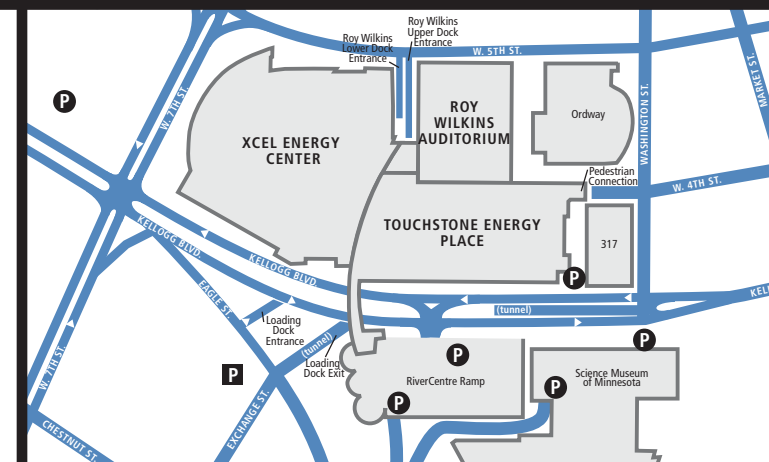

RIVERCENTRE™

Managed by the Saint Paul Arena Company

175 West Kellogg Boulevard, Saint Paul, MN 55102
(651) 265-4800 FAX (651) 265-4899
www.rivercentre.org www.xcelenergycenter.com